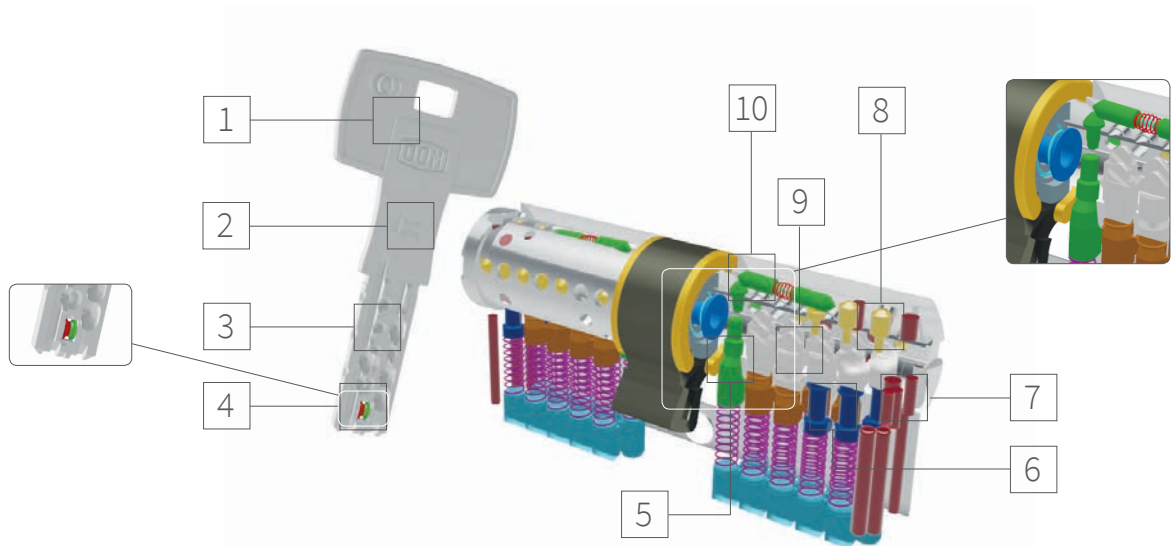

DOM®

DOM ix TwinStar®
Two rollers – double safety

DOM ix TwinStar®

NEW!

Two rollers – double safety

With the ix TwinStar® DOM is once again underlining its comprehensive expertise in the field of mechanical locking technology. The new reversible key system is particularly well protected against unauthorised copying thanks to the float-mounted double roller in the key. Thanks to a complex system – 11 sprung tumblers, of which 10 are pin tumblers and 1 is a locking

Front door

Cellar door

Garage door

Garden gate

Letter box

DOM ix TwinStar®

1 NEW KEY HEAD DESIGN

2 LENGTH OF KEY BLADE MATCHED TO ALL STANDARD SAFETY FITTINGS

6 ANTI BUMPING & ANTI PICKING PINS

High manipulation protection makes mechanical opening almost impossible

7 DRILL-OPEN PROTECTION / ENHANCED DRILL-OPEN PROTECTION

Carbide or hardened steel elements

8 10 PROFILE CONTROL PINS