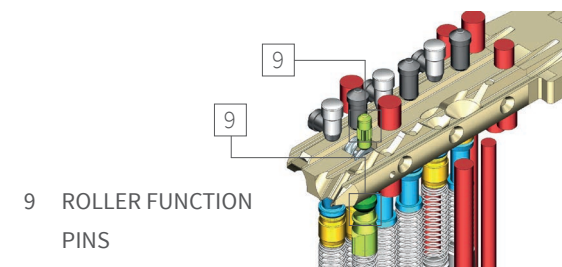

1. 1 NEW KEY HEAD DESIGN
2. 2 LENGTH OF KEY BLADE MATCHED TO ALL STANDARD SECURITY FITTINGS
3. 3 COMPLEX CODING IN THE KEY
4. 4 REVERSIBLE KEY WITH TWO INDEPENDENTLY MOVING ROLLERS
5. 6 ANTI BUMPING & ANTI PICKING PINS
6. 7 DRILL-OPEN PROTECTION VARIANT
7. 8 UP TO 12 REVISION PINS
8. 5,9 7 SPRUNG TUMBLERS MADE OF SPECIAL BRASS OR HARDENED STEEL INCLUDING ROLLER FUNCTION PINS