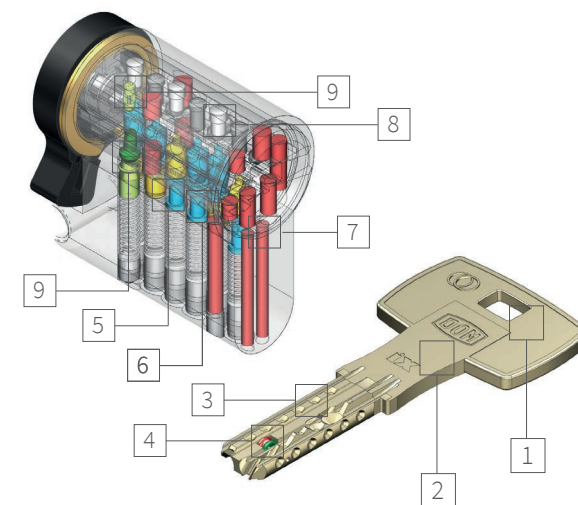

ix Twido®

Benchmark for success in security technology

The new reversible key system, DOM ix Twido® is particularly well protected against unauthorised copying thanks to the float-mounted double roller in the key. A special high-deep milling (HT) technique used in the horizontal basic profile enhances security during profile checks and is difficult to copy. The new DOM ix Twido® does justice to almost every security requirement. With its new roller technology and the sophisticated design, you are holding a locking system in your hands that truly has more to it than meets the eye.

The key with the “special extra”

■ A SPECIAL DEGREE OF SECURITY

The DOM ix Twido® system uses a patented high-deep milling technique and an innovative, patented, float-mounted double roller in the key. The system thus offers high technical key copy protection and very high manipulation protection against-opening techniques.

■ HIGH CONVENIENCE

The reversible key made of high-grade nickel silver offers a high degree of operating convenience and its key blade length is matched to the most common security fittings.

■ EXTREMELY LARGE NUMBER OF POSSIBLE USES

The DOM ix Twido® system was developed for use in larger, hierarchically organised buildings in medium-sized or large industry with high security requirements. We offer numerous different locking cylinder variants for almost every door situation. In addition, the DOM ix Twido® system can also be used as part of a master key system. You can open all doors with just one key. Such as e.g. your front door, cellar door, letter box, garden gate or garage door.

■ SECURE INVESTMENT