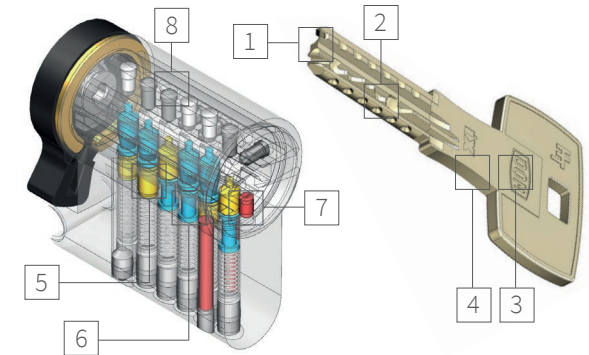

In detail

1 LIFT-OUT AND SLOPED AREAS

Optimum key insertion

2 COMPLEX CODING IN THE KEY

Makes it more difficult to copy

3 NEW KEY HEAD DESIGN

4 LENGTH OF KEY BLADE MATCHED TO ALL STANDARD SECURITY FITTINGS

5 6 SPRUNG TUMBLERS MADE OF SPECIAL BRASS/HARDENED STEEL

6 ANTI BUMPING & ANTI PICKING PINS

7 DRILL-OPEN PROTECTION VARIANTS

Carbide or hardened steel elements

8 UP TO 12 HORIZONTAL AND VERTICAL REVISION PINS

Checkpoints during the key authorisation query