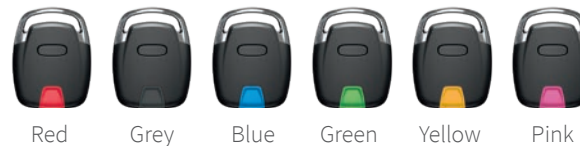

The new DOM ClipTag V 2.0 is available in the following technologies:

1) Mifare Desfire EV2
2) Mifare Classic
3) Hitag S, Hitag 1, Hitag 2
4) EM4200

Including 6 coloured clips for perfect customising of your key