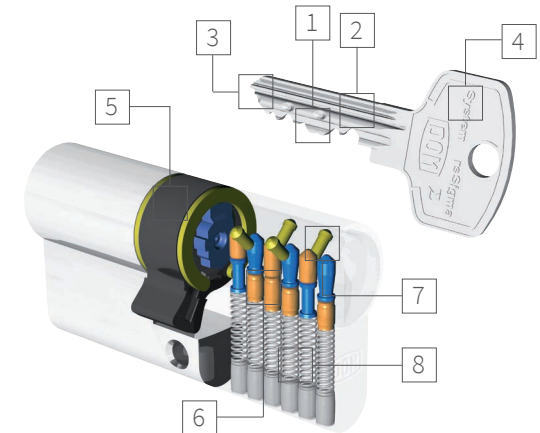

- **KEY PROFILE PROTECTED**

The key profile is protected by a registered trademark.

- **HIGH CONVENIENCE**

The ergonomic shape of the key head makes it easy to handle.

More safety on the cards

You receive an ID card for individual locking or a service card for master key systems with the system Sigma Plus. This is your special added safety! Because one of these cards must be presented to the specialist dealer if you require copies of the keys to be made. So there is really more safety on the cards with the Sigma Plus.

In detail

- 1 **CUT LAYERS MATCHING THE PROFILE**

Protection against key copies

- 2 **COMPLEX CODING IN THE KEY**

Makes it more difficult to copy

- 3 **DOM BRAND PROFILE**

Unlimited trademark protection

- 4 **NEW SILVER KEY**