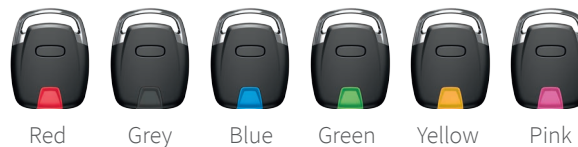

The new DOM ClipTag is available in the following technologies:

1) Mifare Desfire EV2
2) Mifare Classic
3) Hitag S, Hitag 1, Hitag 2
4) EM4200

Including 6 coloured clips for perfect customising of your key